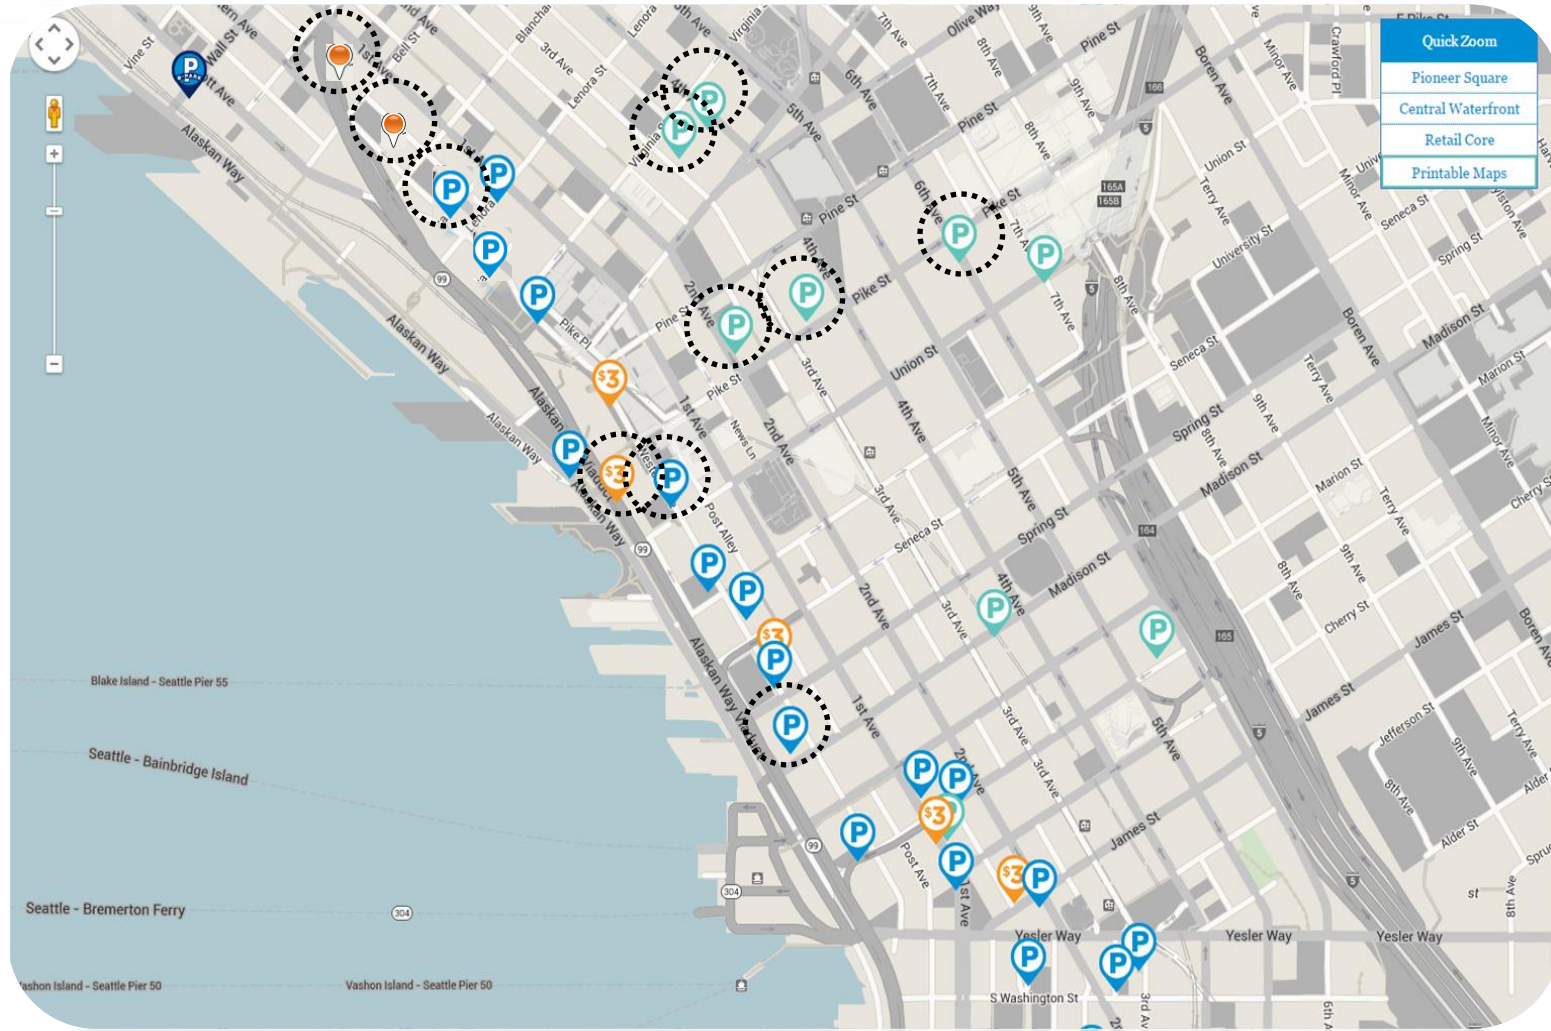

Map of Early Bird Parking Options - \$15 or less

Quick Zoom

- Pioneer Square
- Central Waterfront
- Retail Core
- Printable Maps

WATERFRONT PLACE
 1011 Western Ave
 \$10/\$12 (BEFORE 8AM/BEFORE 10AM)

30-129 LENORA
 50 Lenora
 \$14

WEST EDGE
 1500 Second Ave
 \$13

SECURITIES THIRD AVE^
 1904 Third Ave
 \$13

SECURITIES FOURTH AVE^
 1913 Fourth Ave
 \$13

REPUBLIC LOT
 1407 Western Ave
 \$13.94*

US. BANK /CITY CENTRE
 1420 Fifth Ave
 \$14

HILLCLIMB COURT GARAGE
 1422 Alaskan Way
 \$15

CENTURY SQUARE
 1501 Fourth Ave
 \$15

U-PARK LOT
 2224 Western Ave
 \$12

U-PARK LOT
 2319 Western Ave
 \$10 All day rate – No Early Bird

* Tax not included/ ^ Same Garage – separate entrances
 Rates are subject to change without notice